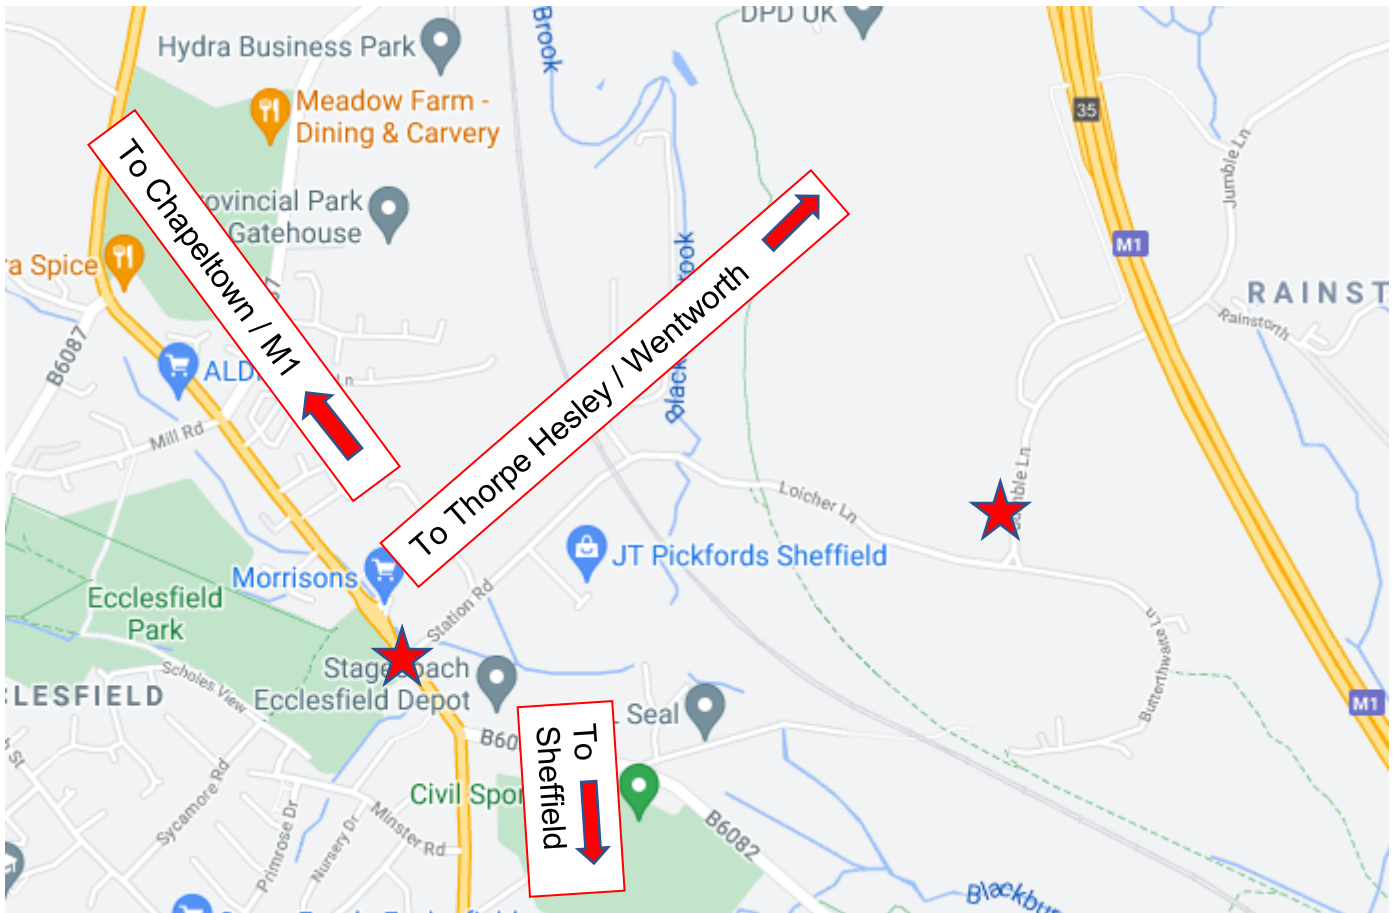

## Directions to Aspire

Ground Floor, Butterthwaite House, Jumble Lane, Ecclesfield, Sheffield, S35 9XJ

Coming from Thorpe Hesley / Rotherham M1 junction 35:

Turn off Upper Wortley Road onto Lodge Lane / Jumble Lane / Butterthwaite Lane. It is 1 mile to Aspire PC. You cross over the motorway and just keep driving until you see this –

Turn off to left

Sign warning of sharp curve to right

**Butterthwaite House**

Large white sign at entrance to driveway

Entrance to house is all the way round the drive to the front.

We're on the ground floor – door to your left.

## Directions to Aspire

Ground Floor, Butterthwaite House, Jumble Lane, Ecclesfield, Sheffield, S35 9XJ

Coming from Ecclesfield / M1 junction 35:

Turn off the A6135 The Common (yellow road) between Morristons and the Police Station. You'll go past all the works buildings and into the countryside, but it's only 0.7 mile from Morristons to Aspire.

Butterthwaite House is directly on the sharp bend by the star – you'll see this –

And as you go round the sharp bend to the left, the entrance is the first driveway on your left just after the bend.

**Butterthwaite House** – white signs at entrance to driveway. Entrance to house is all the way round the drive to the front. We're on the ground floor – door to your left.