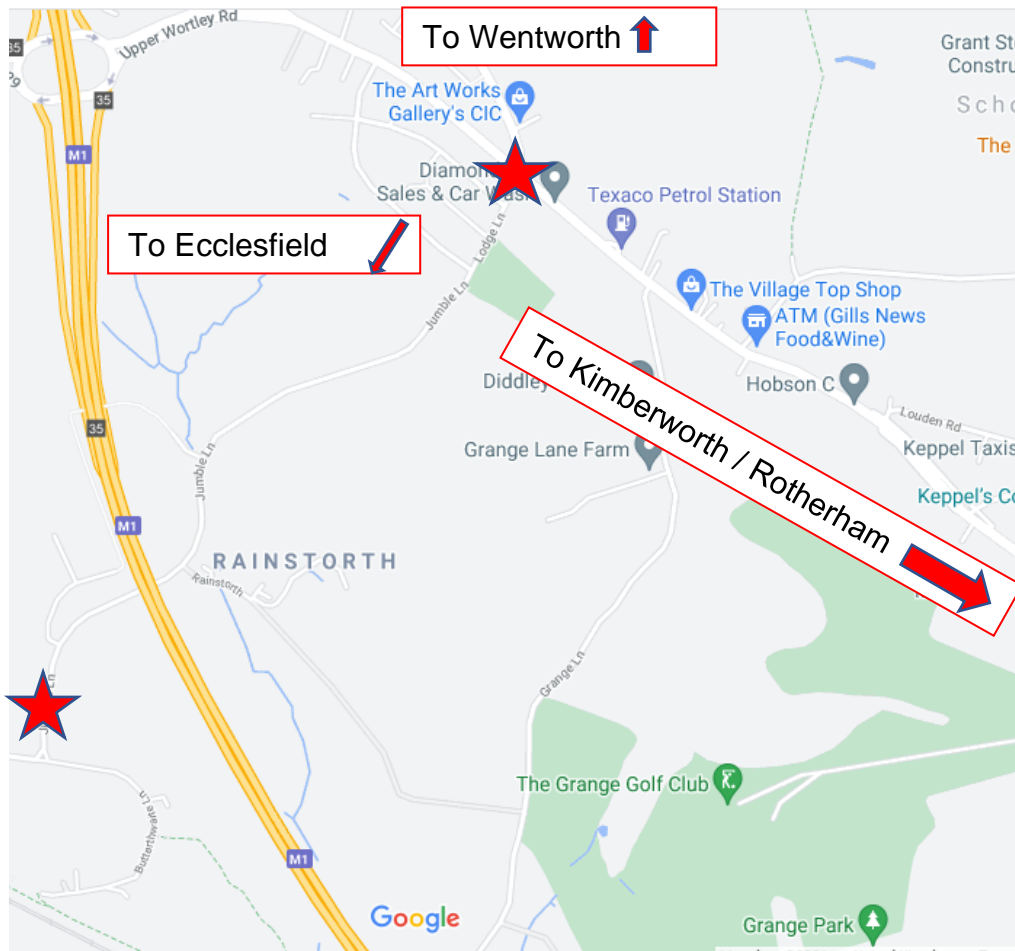

## Directions to Aspire

Ground Floor, Butterthwaite House, Jumble Lane, Ecclesfield, Sheffield, S35 9XJ

Coming from Thorpe Hesley / Rotherham M1 junction 35:

Turn off Upper Wortley Road onto Lodge Lane / Jumble Lane / Butterthwaite Lane. It is 1 mile to Aspire PC. You cross over the motorway and just keep driving until you see this –

Turn off to left

Sign warning of sharp curve to right

**Butterthwaite House**

Large white sign at entrance to driveway

Entrance to house is all the way round the drive to the front.

We're on the ground floor – door to your left.

## Directions to Aspire

Ground Floor, Butterthwaite House, Jumble Lane, Ecclesfield, Sheffield, S35 9XJ

Coming from Ecclesfield / M1 junction 35:

Turn off the A6135 The Common (yellow road) between Morristons and the Police Station. You'll go past all the works buildings and into the countryside, but it's only 0.7 mile from Morristons to Aspire.

Butterthwaite House is directly on the sharp bend by the star – you'll see this –

And as you go round the sharp bend to the left, the entrance is the first driveway on your left just after the bend.

**Butterthwaite House** – white signs at entrance to driveway. Entrance to house is all the way round the drive to the front. We're on the ground floor – door to your left.